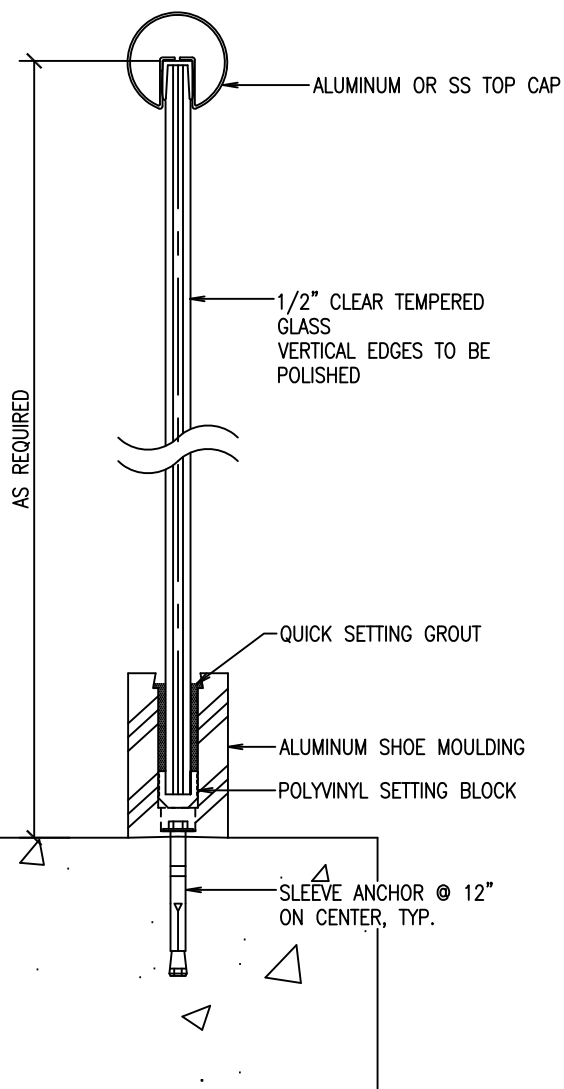

RAIL CATEGORY:
GLASS RAIL

RAIL SHOWN:
STRUCTURAL GLASS
1/2" TEMPERED GLASS
ALUMINUM OR SS TOP CAP

Architectural Railings & Grilles, Inc.
www.stainless-railing.com