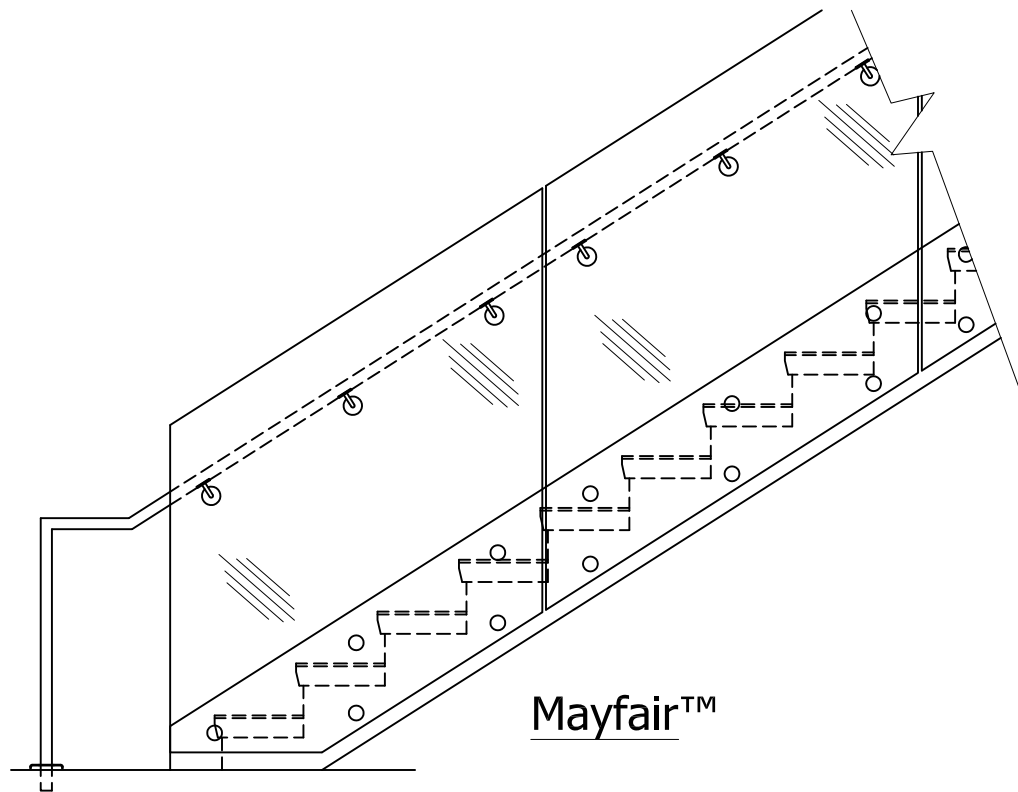

Mayfair™

Mayfair by Architectural Railings & Grilles
 (704) 365-5152

ADDED TOPCAP OPTIONS
 ARE AVAILABLE

RAIL DESIGN: Mayfair

**Architectural
 Railings & Grilles**
 Fort Mill, SC
 (704)-365-5152

Please visit our
 website for
 available options
 and materials.
www.stainless-railing.com

Mayfair™

Mayfair™

Mayfair by Architectural Railings & Grilles
(704) 365-5152

ADDED TOPCAP OPTIONS
ARE AVAILABLE

RAIL DESIGN: Mayfair

**Architectural
Railings & Grilles**
Fort Mill, SC
(704)-365-5152

Please visit our
website for
available options
and materials.
www.stainless-railing.com

Mayfair™

1 1/2" OD
S/S HAND RAIL

WALL MOUNTED RAIL DETAILS