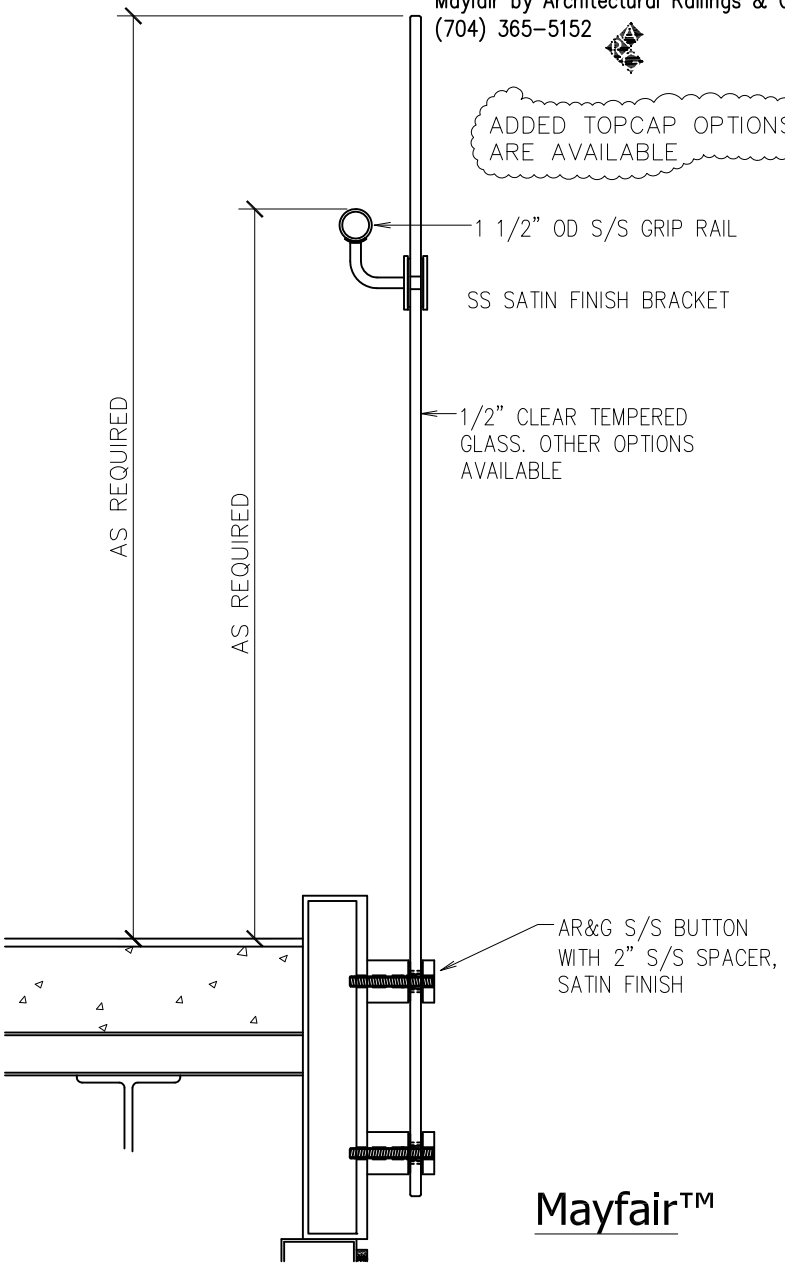

RAIL DESIGN: Mayfair

**Architectural
Railings & Grilles**
Fort Mill, SC
(704)-365-5152

Please visit our
website for
available options
and materials.
www.stainless-railing.com

Mayfair™