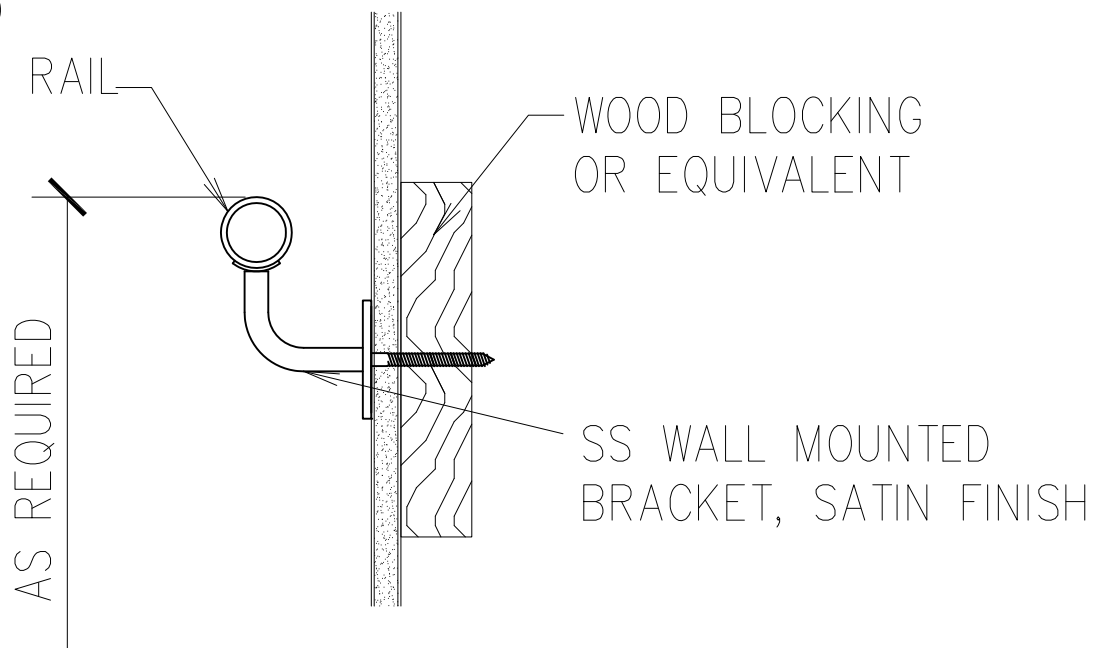

Mayfair™

Mayfair™

Mayfair by Architectural Railings & Grilles
(704) 365-5152

ADDED TOPCAP OPTIONS
ARE AVAILABLE

RAIL DESIGN: Mayfair

**Architectural
Railings & Grilles**
Fort Mill, SC
(704)-365-5152

Please visit our
website for
available options
and materials.
www.stainless-railing.com

Mayfair™

1 1/2" OD
S/S HAND RAIL

WALL MOUNTED RAIL DETAILS