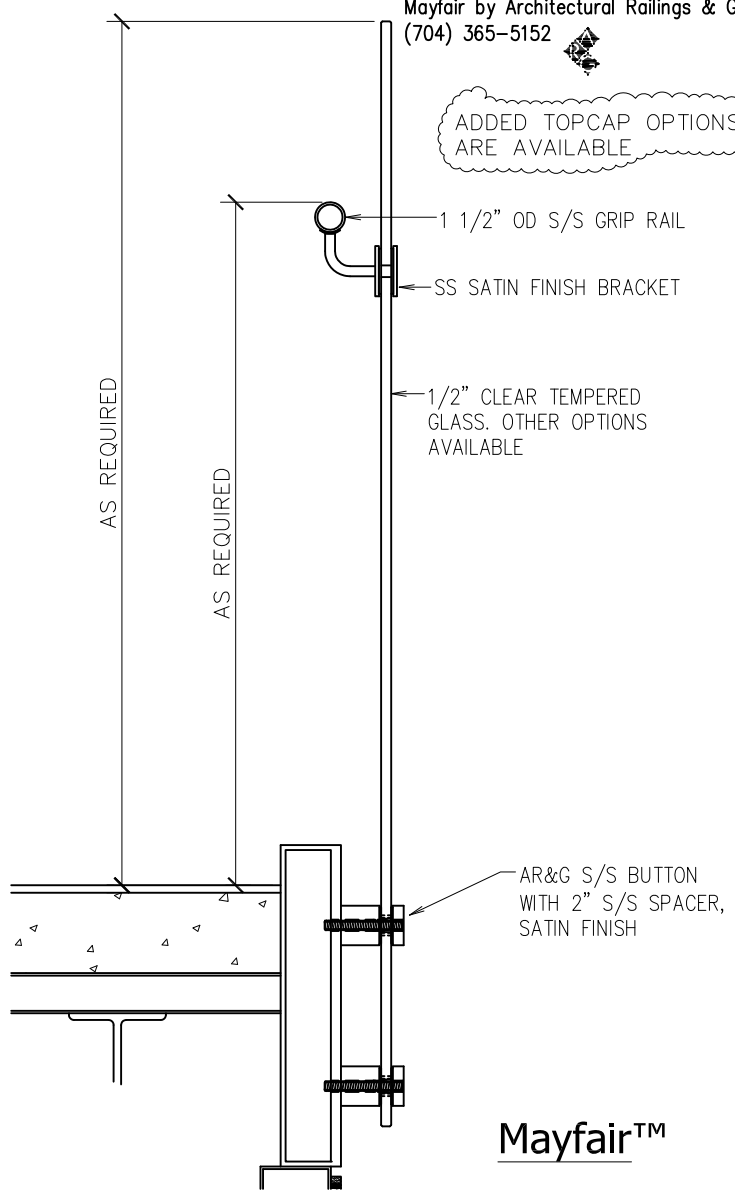

RAIL DESIGN: Mayfair

**Architectural
Railings & Grilles**
Fort Mill, SC
(704)-365-5152

Please visit our
website for
available options
and materials.
www.stainless-railing.com

Mayfair™